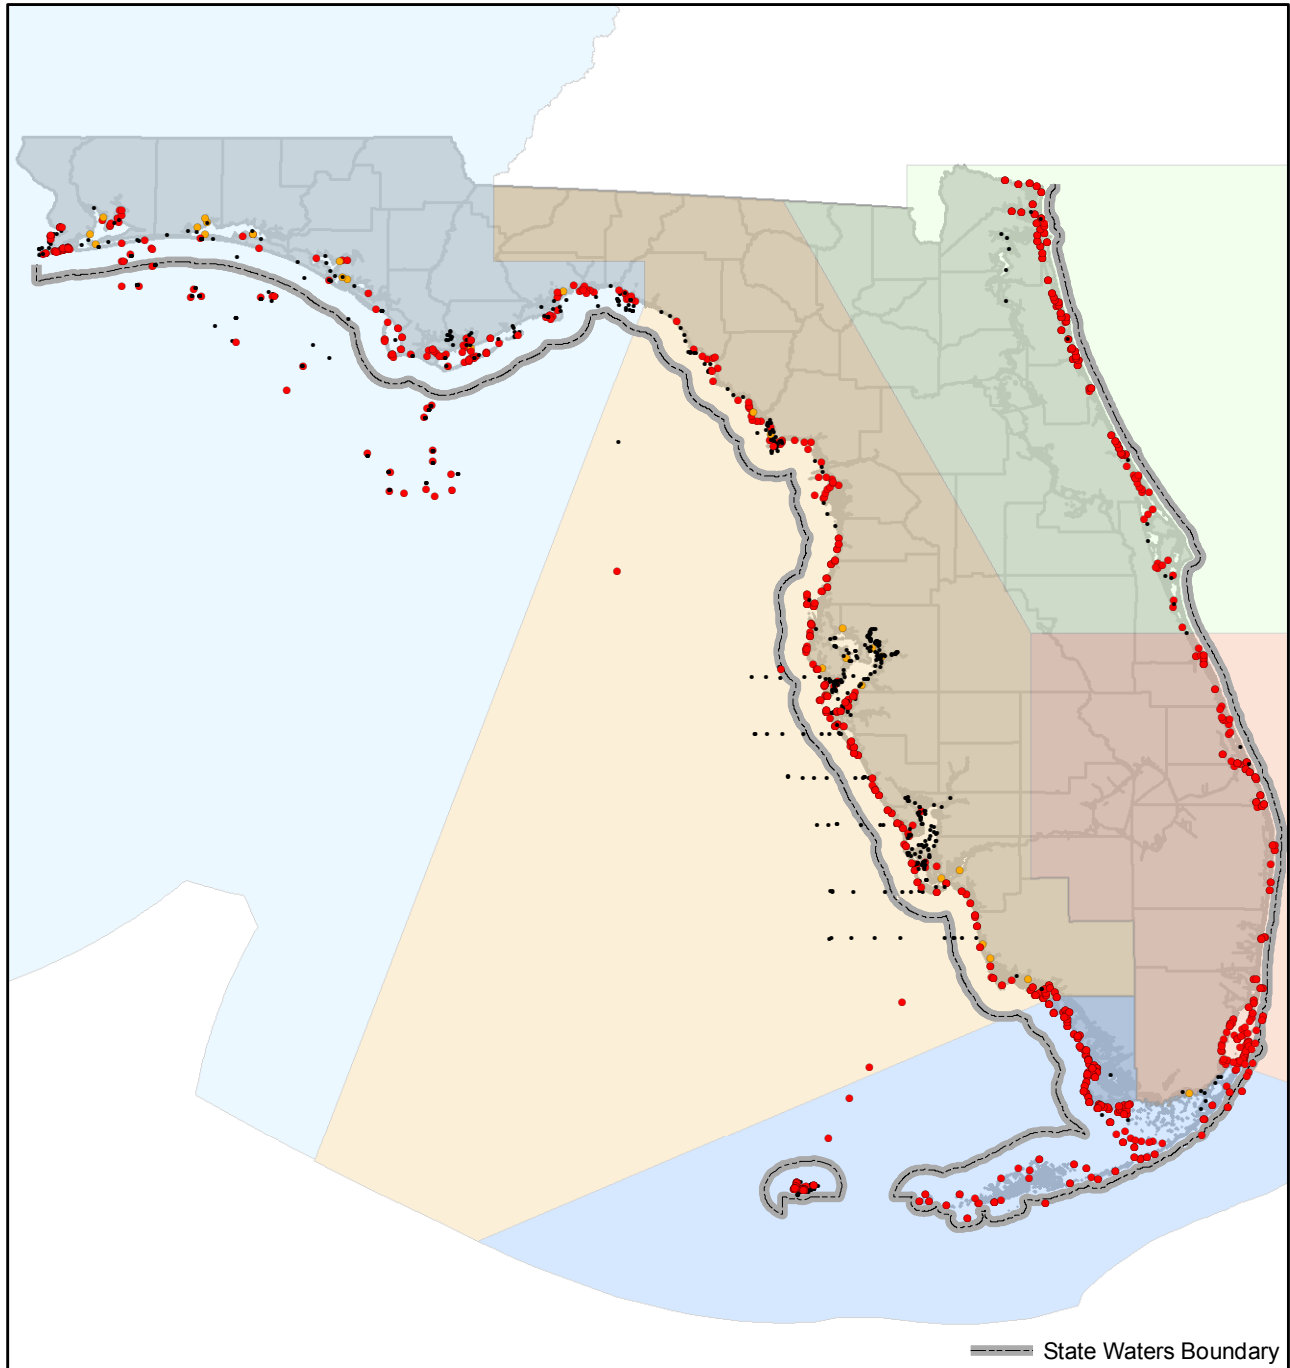

August 6, 2010

Florida State Emergency Response Team Natural Resource Damage Assessment Samples

Type • NRDA baseline • NRDA baseline-MusselWatch • Other

USCG_Sectors Mobile St. Petersburg Key West Miami Jacksonville

Sampling Agencies:

DOACS; DOI (NPS, USFWS); Entrix; FDEP (CAMA, DEAR); FWC (FWRI); NOAA