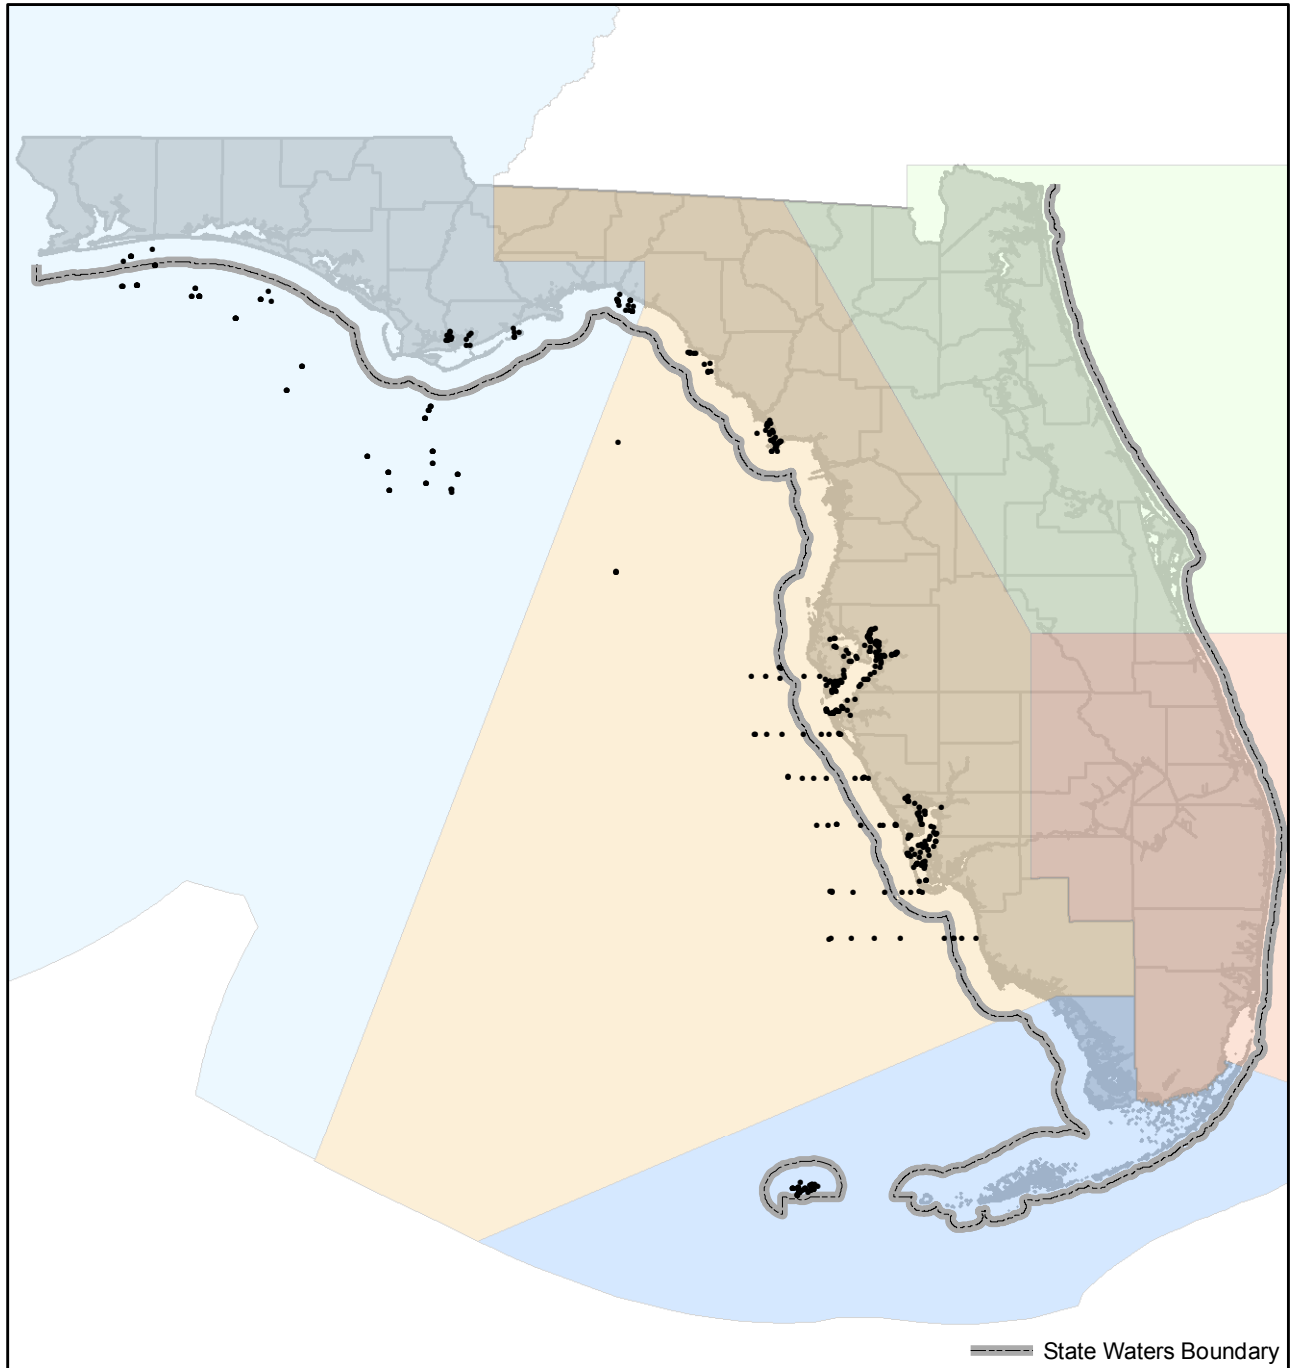

August 6, 2010

Florida State Emergency Response Team Natural Resource Damage Assessment Samples

Fish • Other (FWC)

USCG_Sectors Mobile St. Petersburg Key West Miami Jacksonville

Sampling Agencies:

DOACS: DOI (NPS, USFWS); Entrix; FDEP (CAMA, DEAR); FWC (FWRI); NOAA